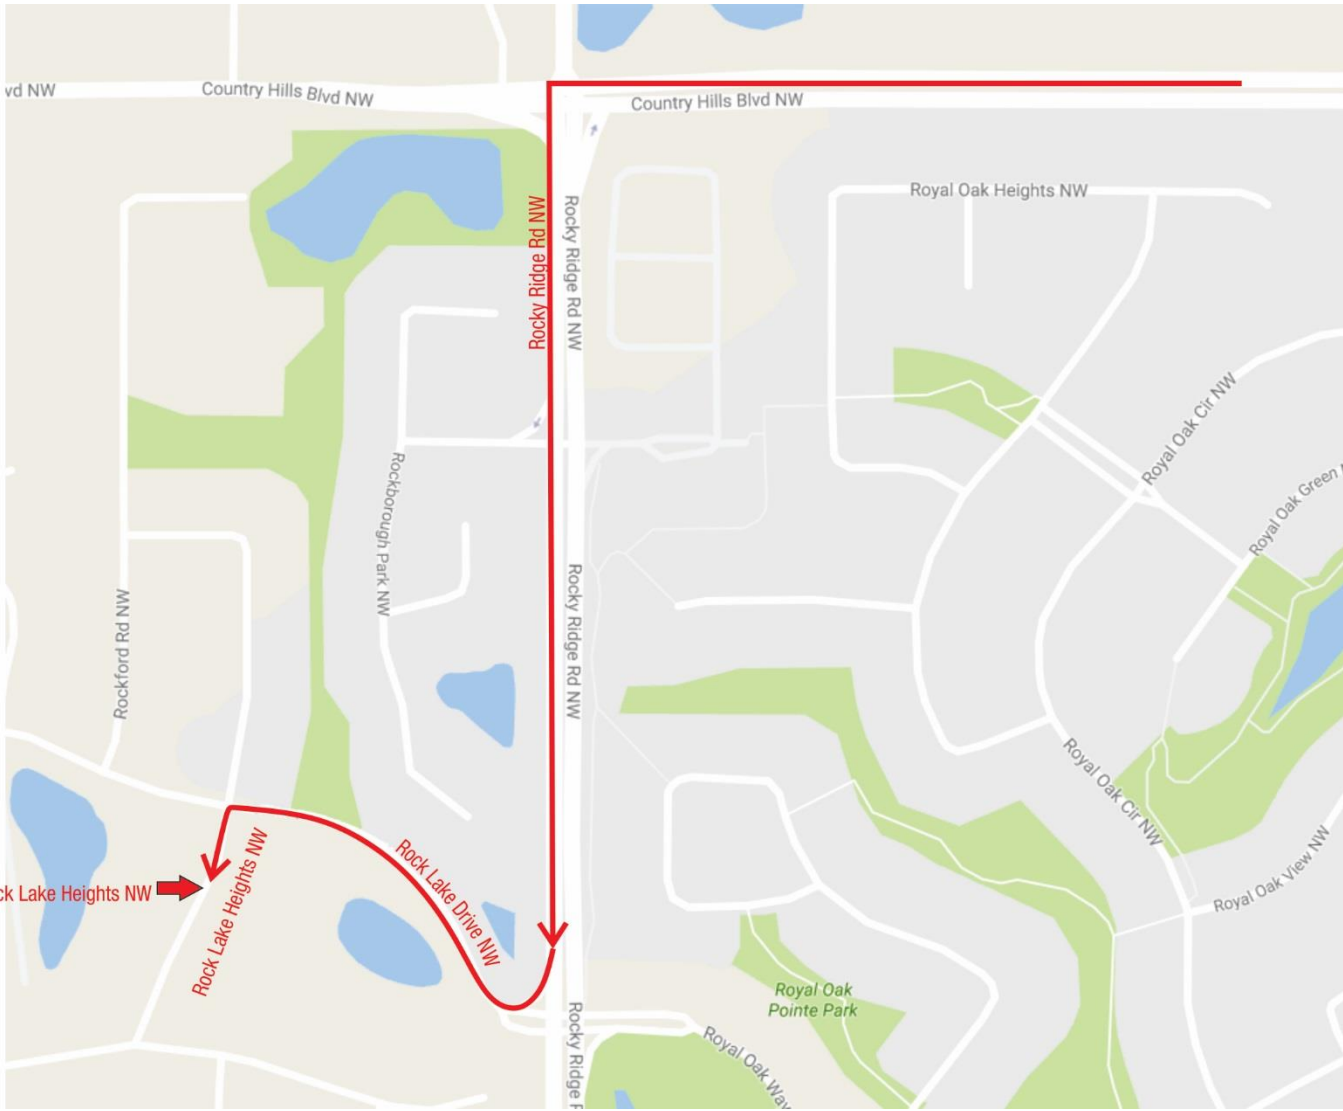

**MAP & DIRECTIONS TO “THE AMALFI” SHOW HOME  
14 ROCK LAKE HEIGHTS NW**

From Downtown Calgary via Crowchild Trail and Stoney Trail:

1. Head west on 6<sup>th</sup> Avenue SE (W) toward 1<sup>st</sup> Street SE (S)
2. Continue on to Bow Trail SW
3. Take the Crowchild Trail Ramp
4. Keep right at the fork, follow signs for Crowchild Trail N and merge onto Crowchild Trail SW
5. Continue on to Crowchild Trail NW/AB-1A W and take the Alberta 201 N/Stoney Trail Exit
6. Take exit 43 from **Stoney Trail** NW/AB-201 E for Country Hills Blvd W
7. Keep left at the fork, follow signs for Country Hills Boulevard W
8. Turn left on to Country Hills Blvd NW (W)
9. Turn left on to Rocky Ridge Rd NW
10. Turn right onto Rock Lake Dr NW (at Show Home Signs)
11. Turn left on to Rock Lake Heights NW
12. Destination will be on the left at 14 Rock Lake Heights NW

# The Amalfi

by Lupi Luxury Homes

14 Rock Lake Heights NW