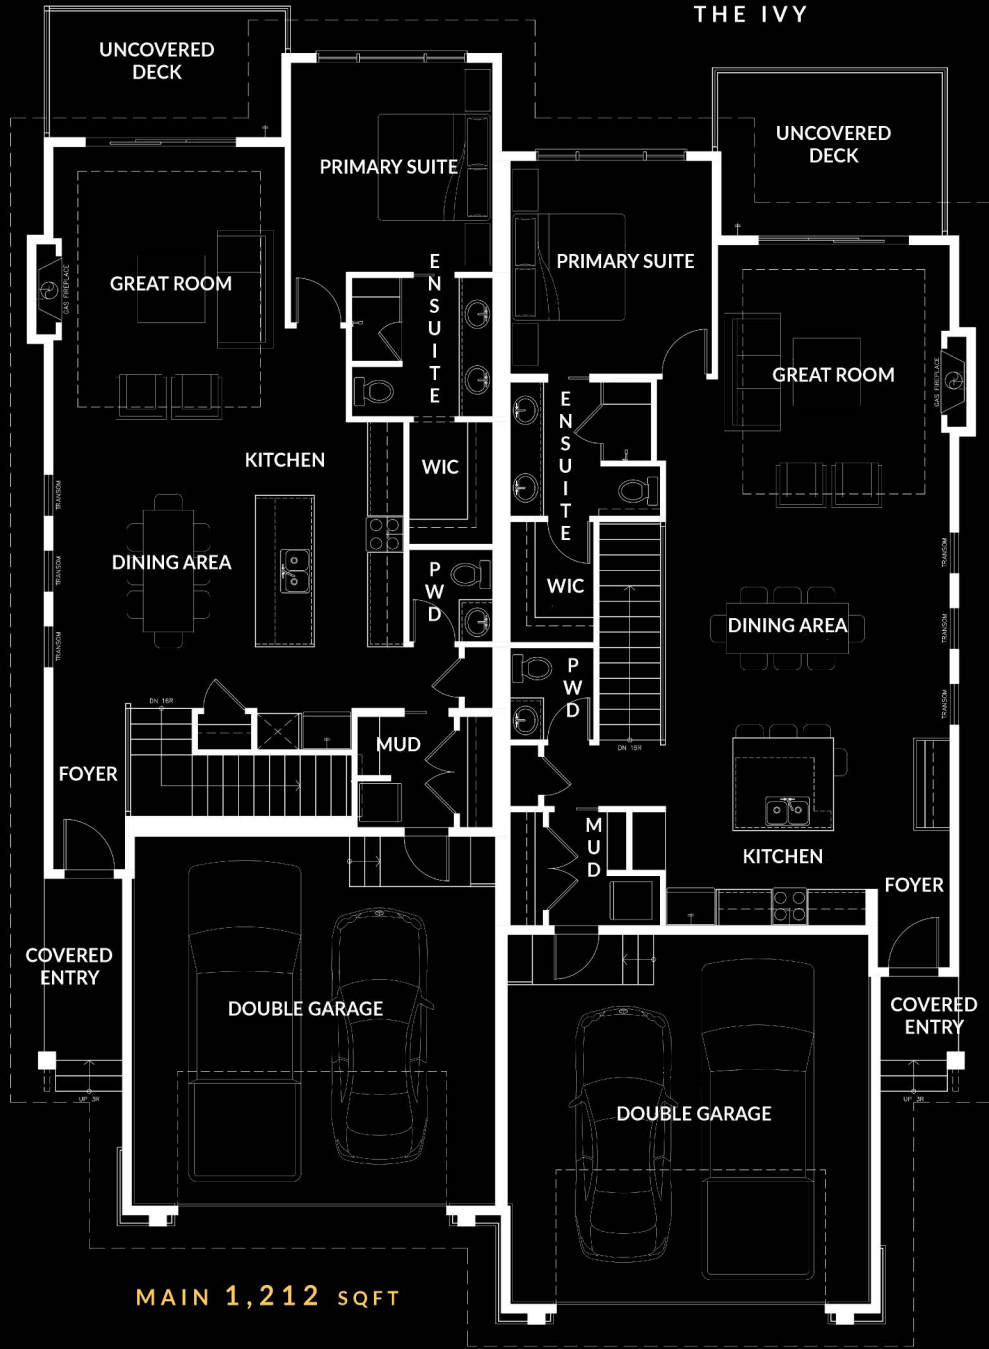

THE

Grove

AT SAGE MEADOWS

VILLAS AT SAGE MEADOWS BY LUPI HOMES L.P.

ATTACHED VILLAS | 3 BEDROOMS • 2.5 BATHROOMS • 2 CAR GARAGE | SQUARE FEET: MAIN 1,212* • BASEMENT 959*

THE IVY

THE IVY

MAIN 1,212 SQFT

MAIN 1,212 SQFT

BASEMENT 959 SQFT

BASEMENT 995 SQFT