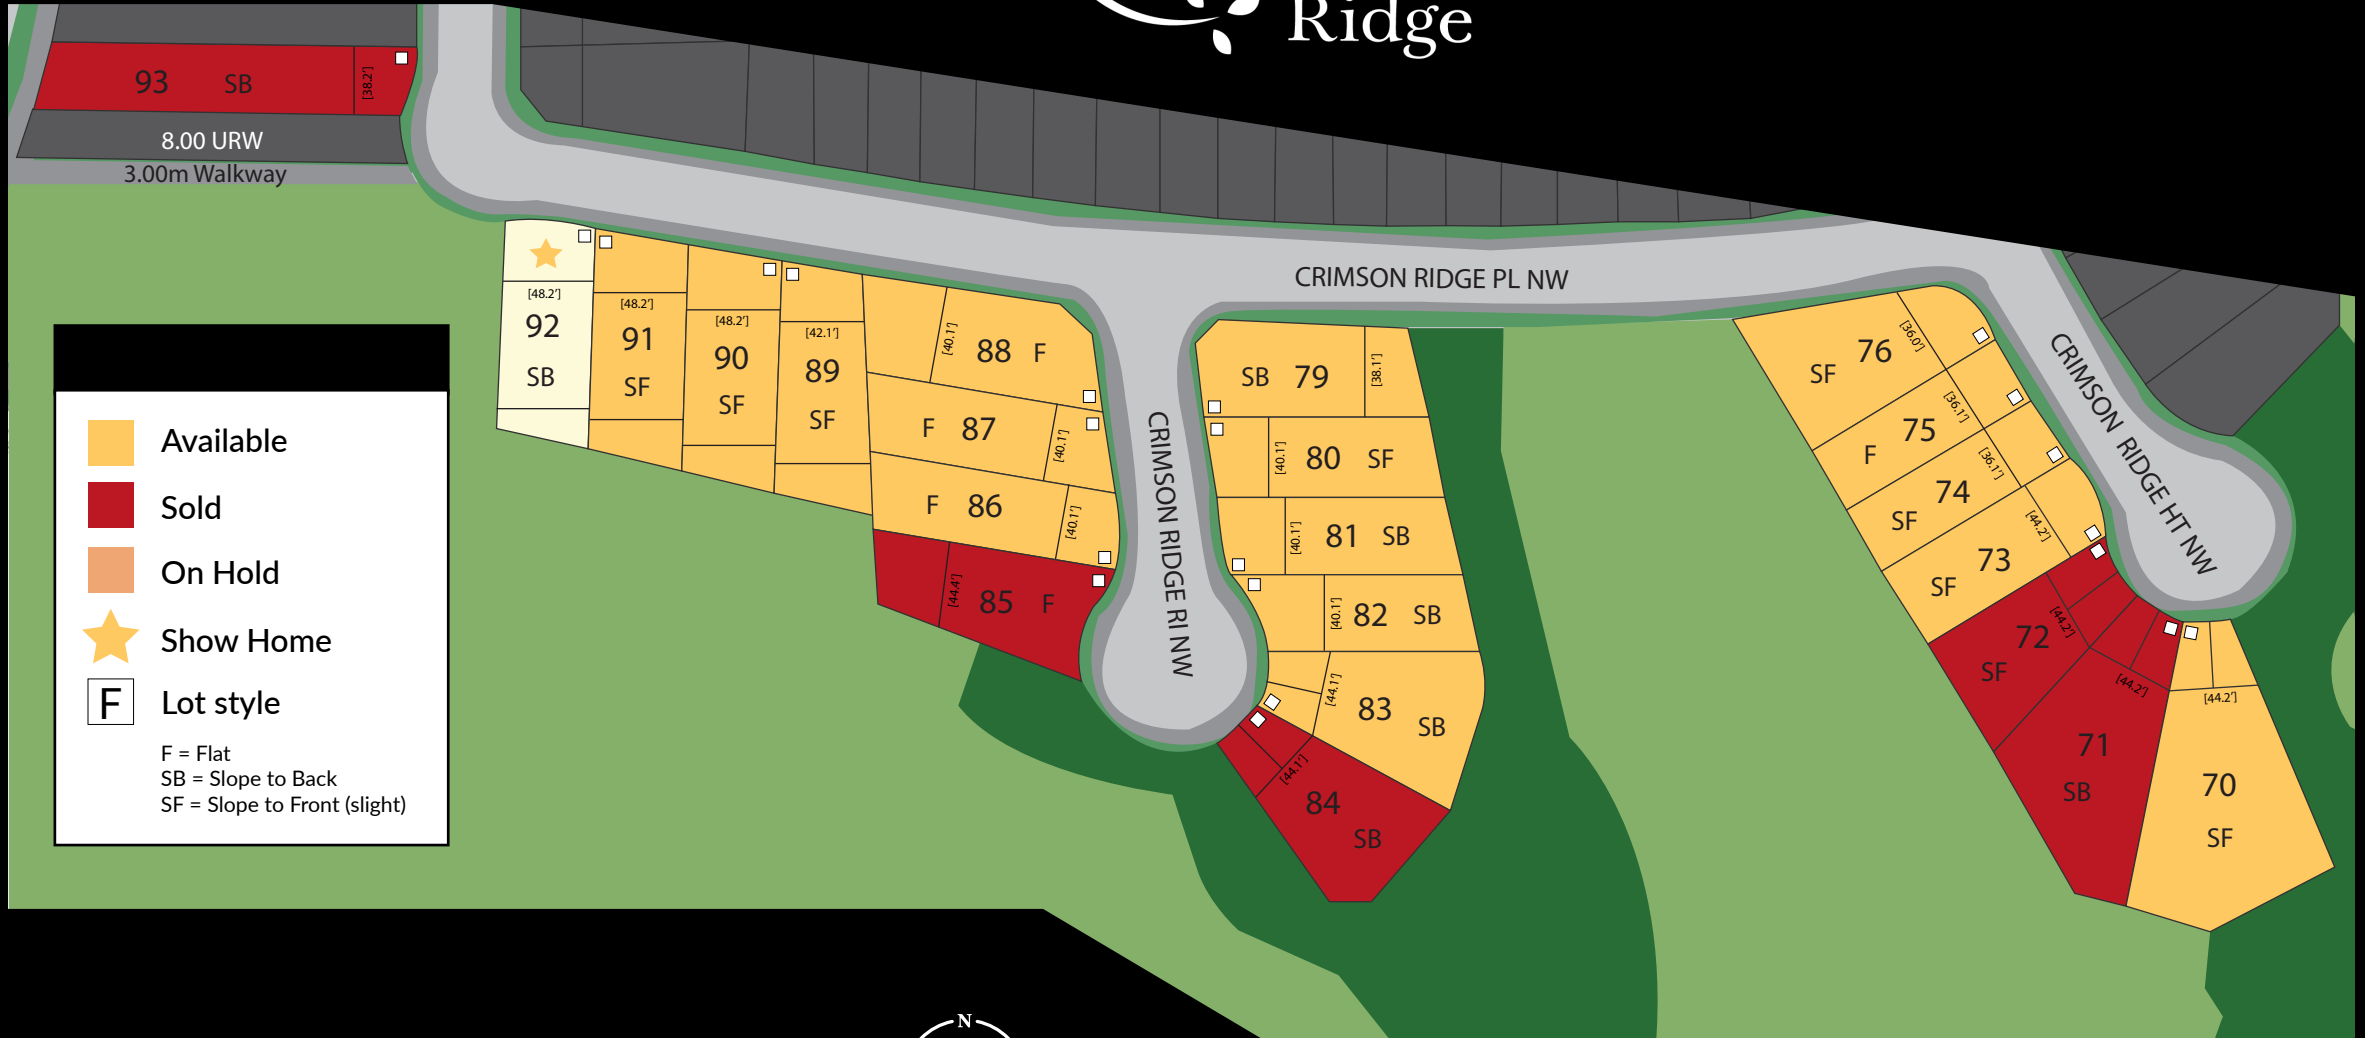

CRIMSON Ridge

Available

Sold

On Hold

Show Home

Lot style

F = Flat
SB = Slope to Back
SF = Slope to Front (slight)