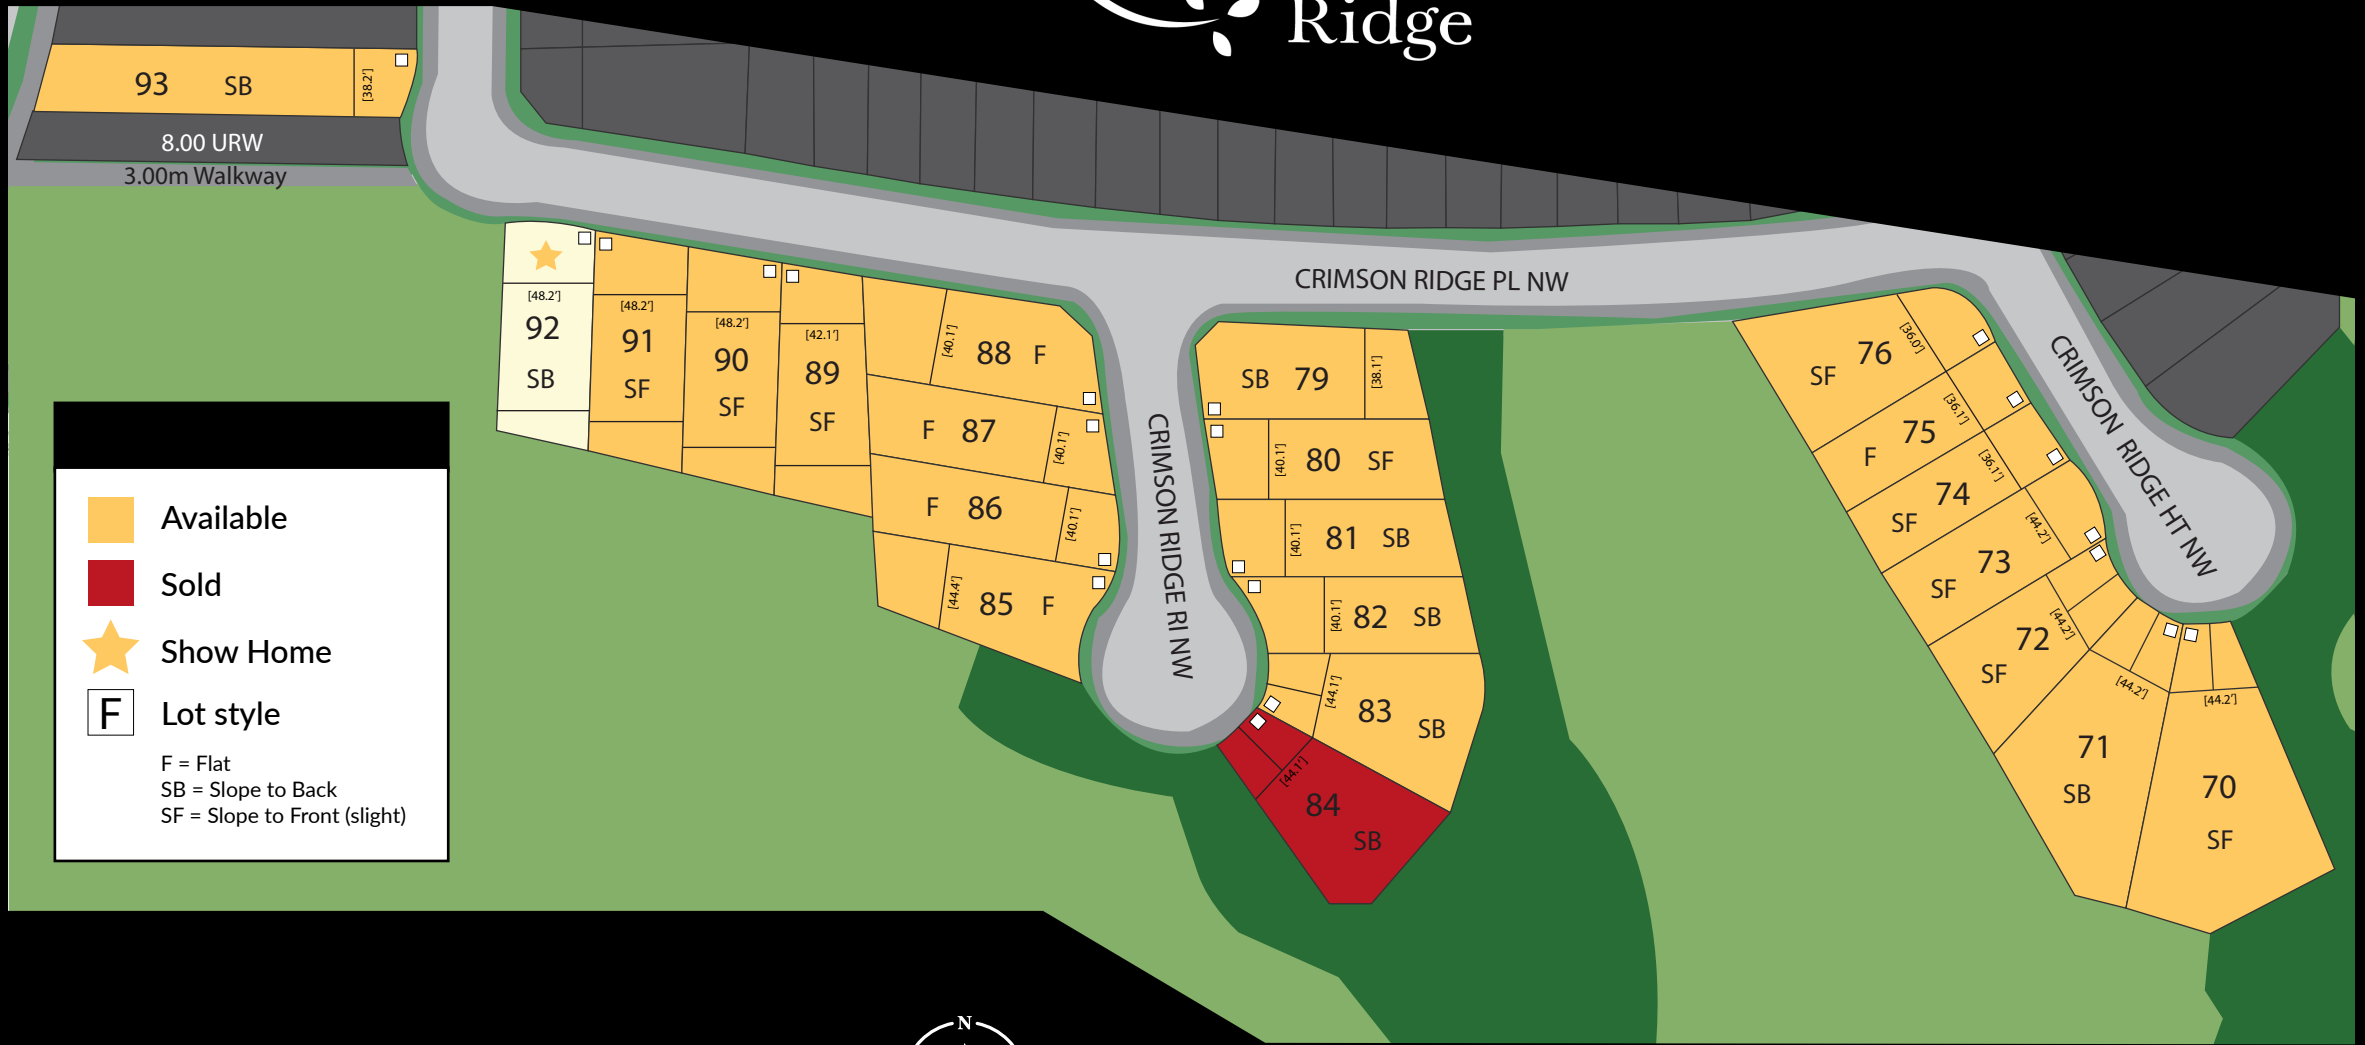

CRIMSON Ridge

Available

Sold

Show Home

Lot style

F = Flat
SB = Slope to Back
SF = Slope to Front (slight)