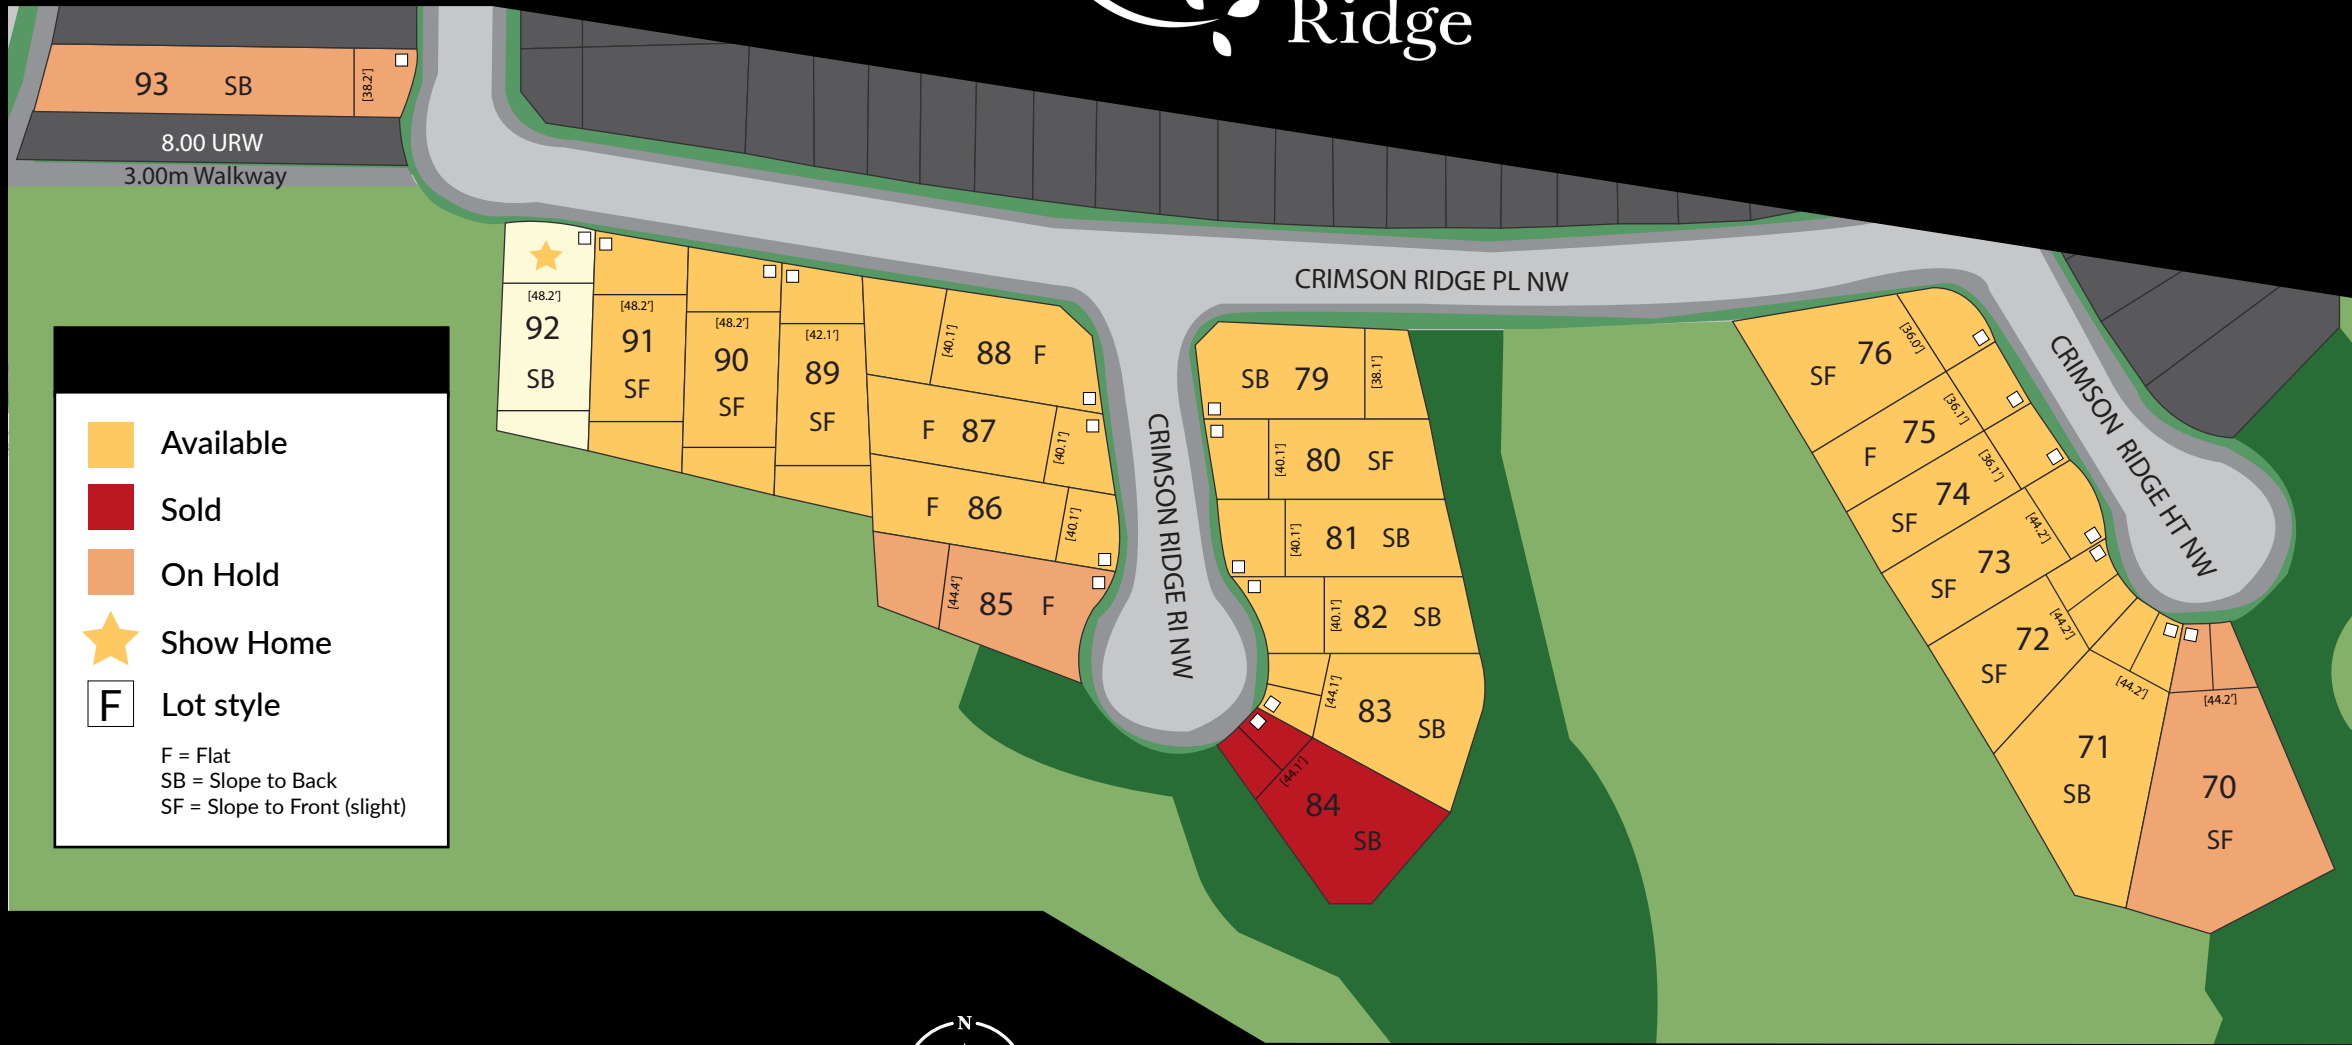

CRIMSON Ridge

Legend

- Available
- Sold
- On Hold
- ★ Show Home
- F Lot style

F = Flat
 SB = Slope to Back
 SF = Slope to Front (slight)