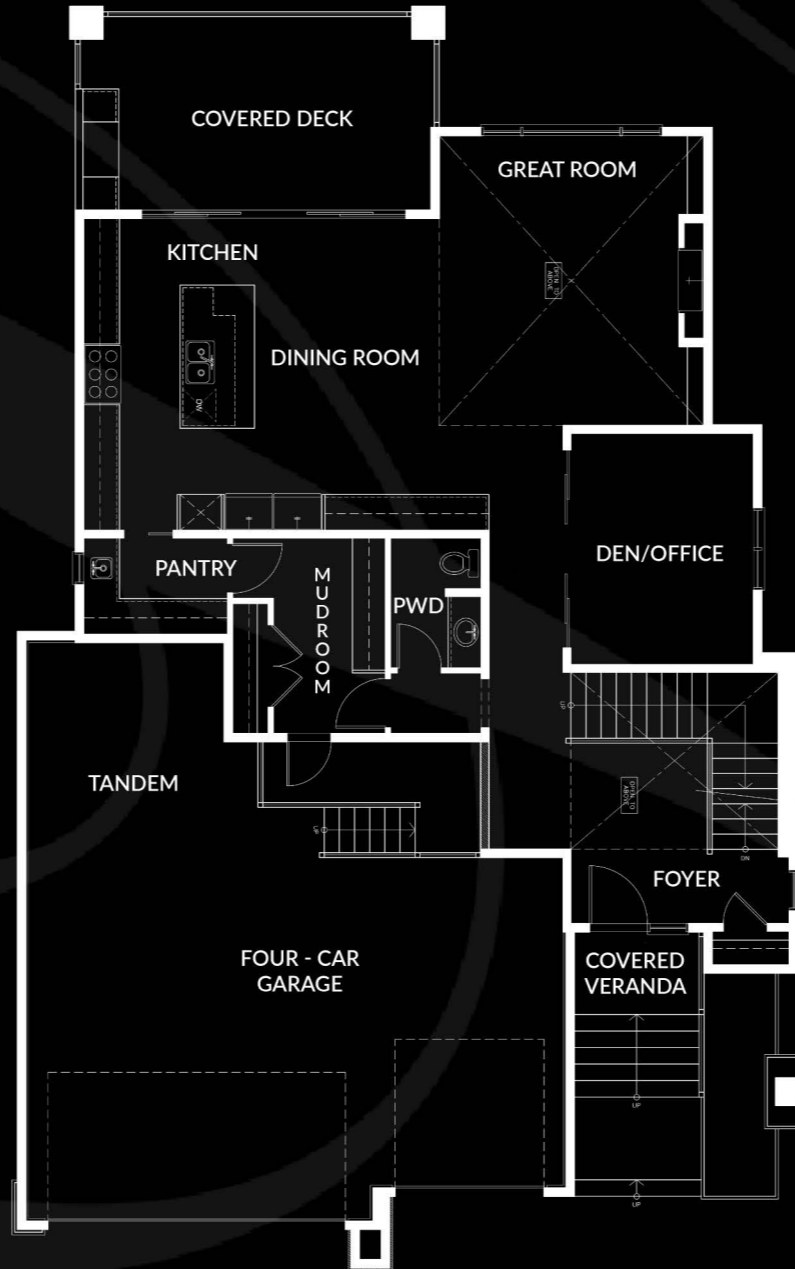

THE

Limini

BY LUPI LUXURY HOMES

4 BEDROOMS • 3.5 BATHROOMS • 4 CAR GARAGE | SQUARE FEET: MAIN 1,551 • UPPER 2,031 • BASEMENT 1,152

THE *Rimini*

BY LUPI LUXURY HOMES

2023 © LUPI LUXURY HOMES INC.

UPPER 2,031 SQFT

MAIN 1,551 SQFT

BASEMENT 1,152 SQFT