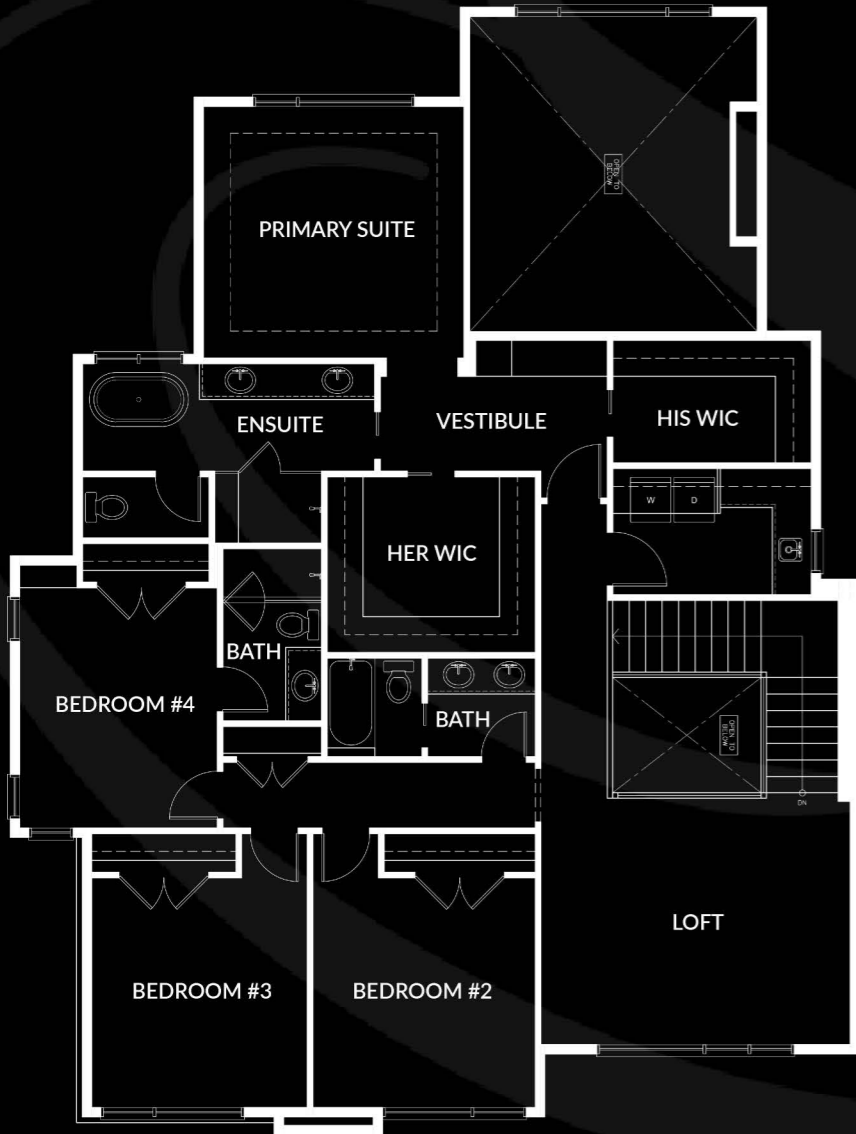

THE

Limini

BY LUPI LUXURY HOMES

4 BEDROOMS • 3.5 BATHROOMS • 4 CAR GARAGE | SQUARE FEET: MAIN 1,551 • UPPER 2,031 • BASEMENT 1,152

THE *Rimini*

BY LUPI LUXURY HOMES

2023 © LUPI LUXURY HOMES INC.

UPPER 2,031 SQFT

MAIN 1,551 SQFT

BASEMENT 1,152 SQFT